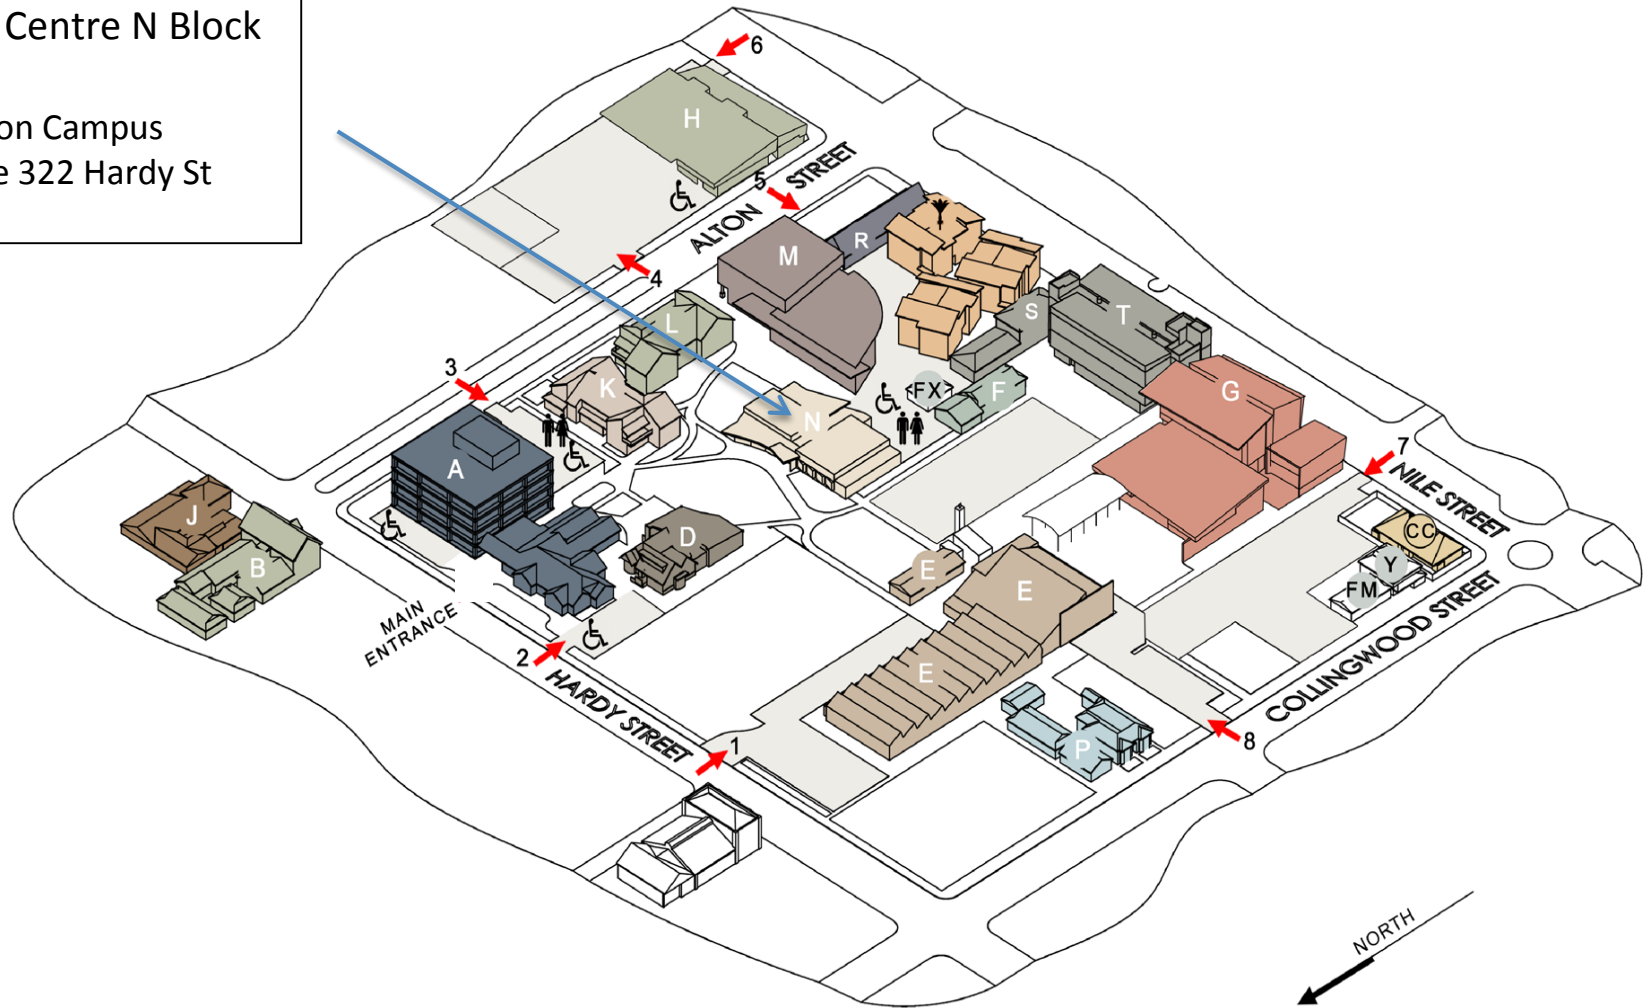

Kowhai Lounge
In the Student Centre N Block

NMIT Nelson Campus
Main entrance 322 Hardy St

← Red arrows depict car park entrances